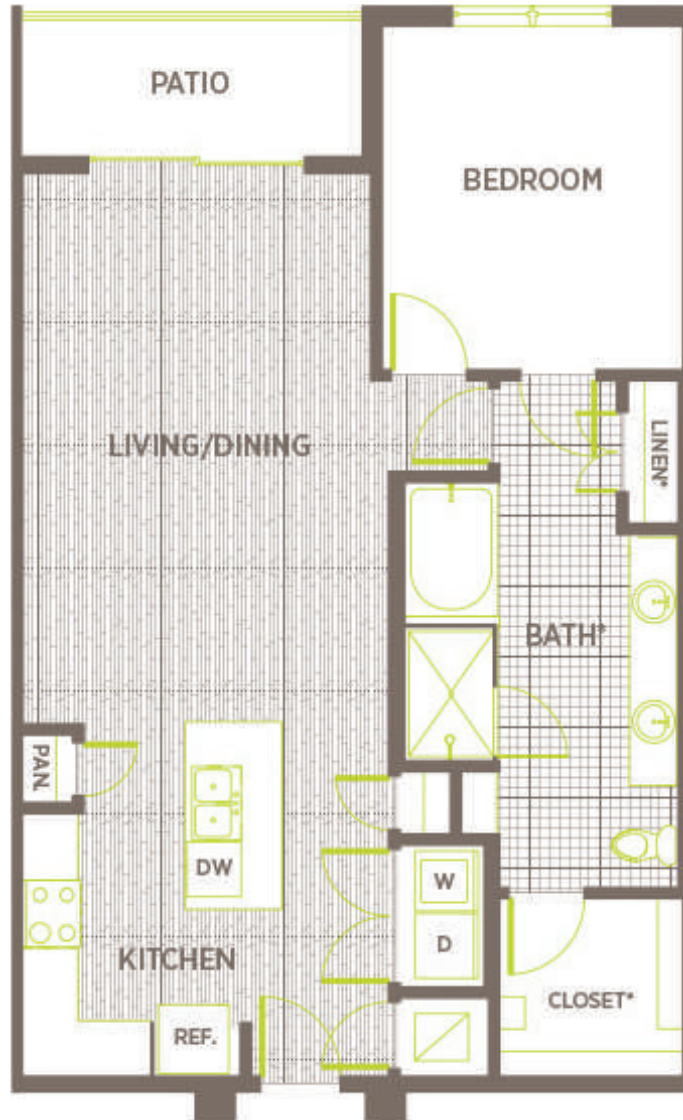

A6

1 BED / 1 BATH

940

SQ. FT.

7403 Wurzbach Road | San Antonio, TX 78229

www.hawthornehousing.com

Floor plans are artist's rendering. All dimensions are approximate. Actual product and specifications may vary in dimension or detail. Not all features are available in every apartment. Prices and availability are subject to change. Please see a representative for details.